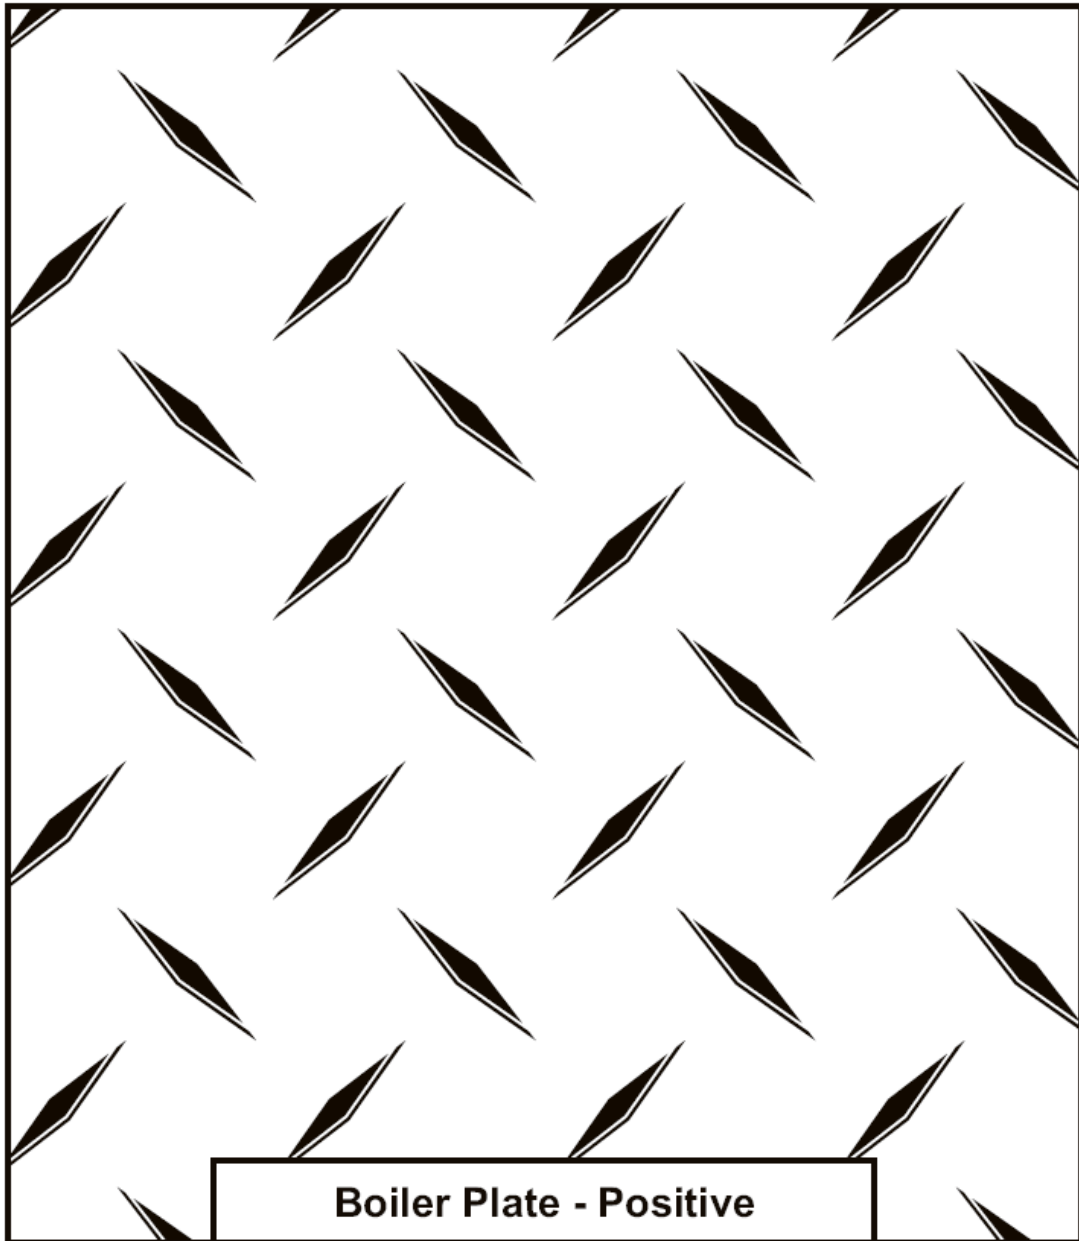

TRACTION CONTROL FLOORING PATTERNS

Patterns are 100% scale

TRACTION CONTROL FLOORING PATTERNS

Patterns are 100% scale

Sierra
Glass
Block

Hawaii
Glass
Block

GLASSWALK[™]
IBP GLASS FLOOR SYSTEMS

BLOCKPRO
GLASS BLOCK SYSTEMS AND NATIONAL NETWORK

TRACTION CONTROL FLOORING PATTERNS

Patterns are 100% scale

Sierra
Glass
Block

Hawaii
Glass
Block

GLASSWALK™
IBP GLASS FLOOR SYSTEMS

BLOCKPRO
GLASS BLOCK SYSTEMS AND NATIONAL NETWORK

TRACTION CONTROL FLOORING PATTERNS