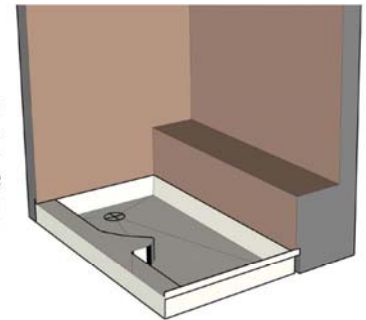

# Tub & Shower Replacement Kit

Turn your basic tub or shower into a custom door-less shower with a beautiful radius glass block wall.

Shower pan and glass block wall install in just a few hours.

# Tub and Shower Replacement Kit

**Glass Block Modular Wall Kit includes:**  
 Assembled Modular Walls with Glass End Caps, Finishing Grout, Anchors, Screws, Shims and Silicone

**Shower Pan includes:**  
 Brass No-Caulk Drain

**Tub Replacement Floor Plan**  
 Available in right or left entry

**Framed Bench Option**  
 For added space if desired

**Glass Block Choices**  
 Decora® Icescapes®

**Grout Choices**  
 White Biscuit

**Glass End Cap Colors**  
 Snow White Biscuit Glass Hue